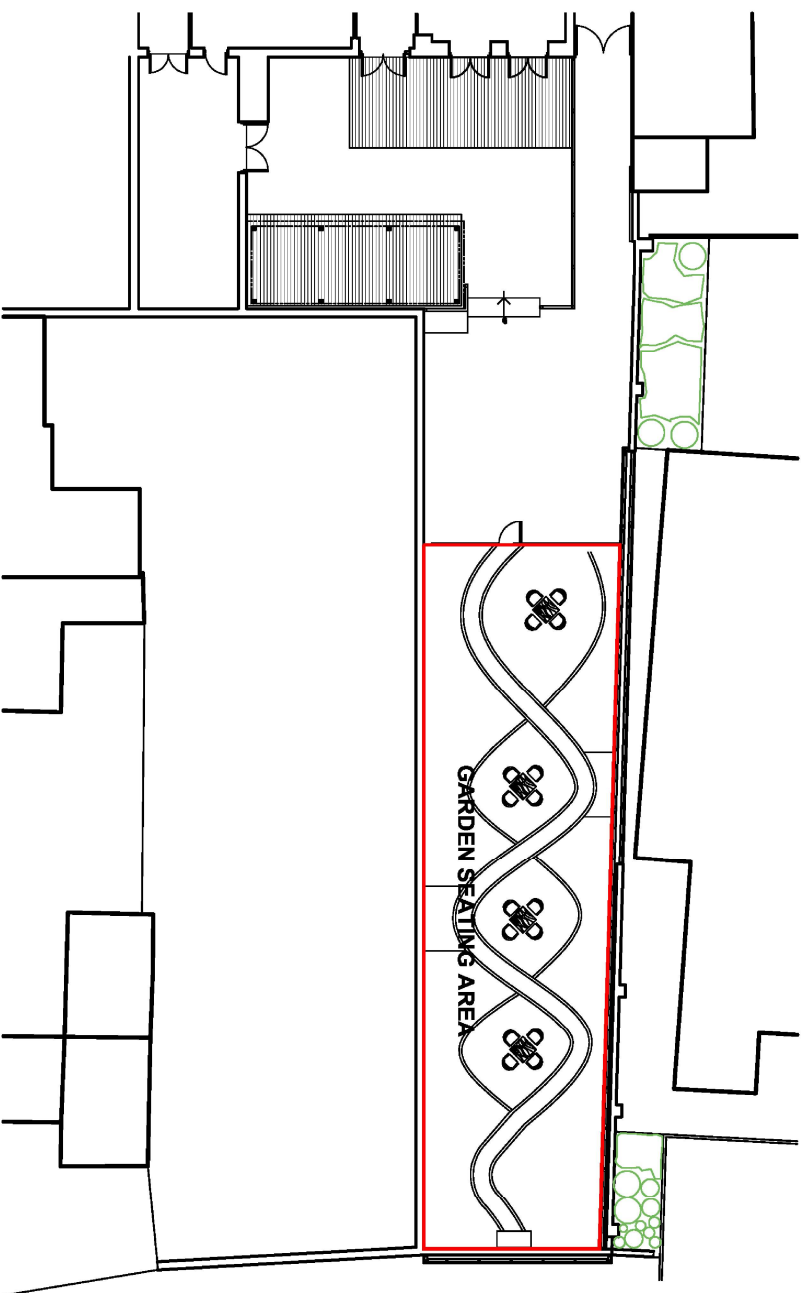

PROJECT:
THE KEYS
HIGH STREET
YARM

DRAWING:
SITE LAYOUT

Elder Lester McGregor
Chartered Architects

Reed's Mill Alsea Wynd Yarm TS15 9AD
tel: 01642 782211 fax: 01642 790123
e.mail: info@elderlester.co.uk

web site: www.elderlester.co.uk

1956
ELDERLESTER

MCGREGOR
ARCHITECTS

SCALE: 1/200 @ A3
PROJECT DIRECTOR: I.M MCGREGOR
DATE FIRST PLOTTED: 18/12/2017
DATE LAST PLOTTED: 28/01/2018

DRAWING NO:
1557/001C

SCALE IN METRES
0 1 3 5 10 15 20